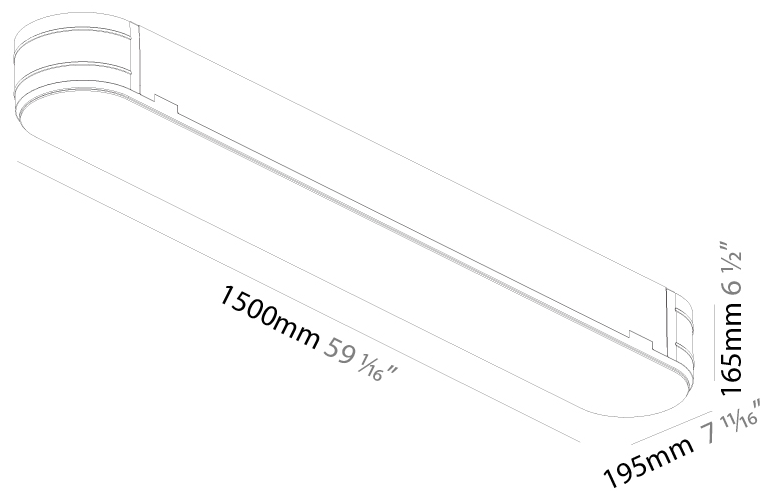

GENERAL

Series: Smoothy
Subseries: Smoothline
Brand: Prolicht
Division: Architectural
Mounting Type: Trimless
Mounting Location: Ceiling
Subcategory: Ambient

PHYSICAL

Shape: Oval
Length (mm): 1500
Length (in): 59 1/16
Width (mm): 195
Width (in): 7 11/16
Depth (mm): 165
Depth (in): 6 1/2
Ceiling Thickness (mm): 10 / 12.5 / 15 / 25 / 30
Ceiling Thickness (in): 3/8 or 1/2 or 9/16 or 1 or 1 3/16
Min. Recessing Depth (mm): 180
Min. Recessing Depth (in): 7 1/16
Light Distribution: Direct
Weight (kg): 9.4
Weight (lbs): 20.68
Diffuser: PMMA - Opal
Fixture Material: Extruded Aluminum / Steel
Cut-out Measurements: 1535mm / 60 7/16" x 230mm / 9 1/16"
Upon Request: Unique Sizes Unique Ceiling Thickness Unique Mounting Depth Spot Inserts

ELECTRICAL

Lamp Type: LED (Zhaga Standard)
Input Wattage (W): 52.5
Total Output Wattage (W): 45
Dimming: Tri-Mode (Non-Dimming and Phase Dimming (120Vac only) and 0-10V Dimming)
Driver Included: Yes
Driver Location: Integrated
Driver Type: Constant Current - Universal
Driver Class: Class 2
Input Voltage (V): 120 - 277
Constant Current (MA): 500

LED

Color Temperature (*K): 3000 / 3500 / 4000
Max. Delivered Lumen (lm): 3890 / 4194 / 4280
CRI: >80 CRI
Lamp Life (hrs): 50000
Upon Request: RGB-W Tunable White Special Color Temperature CRI90

OPTICAL

RATINGS AND CERTIFICATIONS

Certified By: Certified for North American Standards
IP rating: IP20

PROJECT
TYPE
SPECIFIER
QUANTITY
DATE

1535mm x 230mm
60 7/16" x 9 1/16"

10 | 12 1/2 | 15 | 25 | 30mm
3/8" | 1/2" | 9/16" | 1" | 3/16"